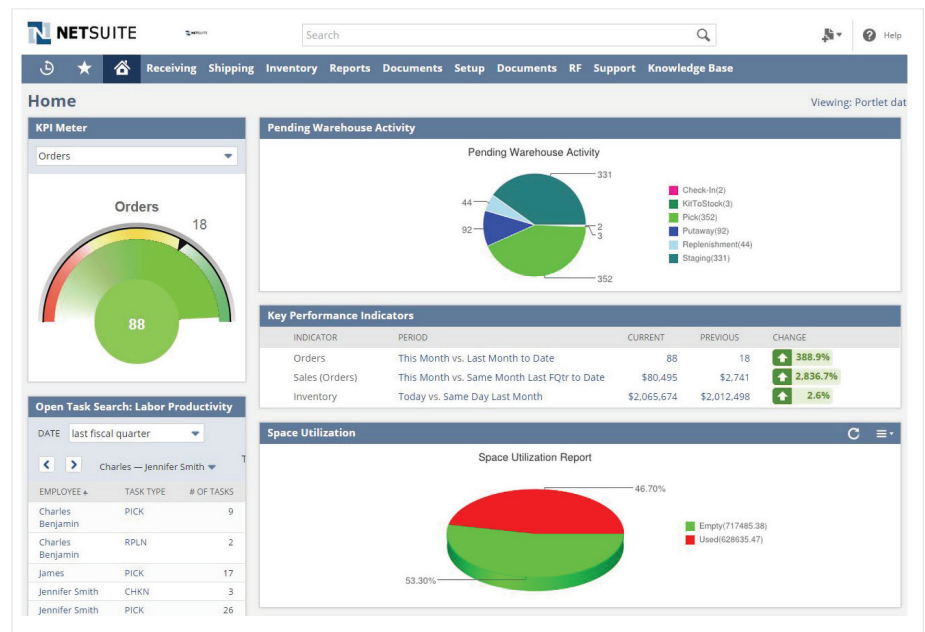

NetSuite WMS

Advanced Warehouse Management to Grow Your Operations

The Bottom Line: NetSuite WMS is a robust and scalable warehouse management solution native to the NetSuite platform. With industry-leading features such as mobile RF barcode scanning, wave planning, cartonization, kitting, space management and more, NetSuite WMS increases efficiency, improves operational excellence and lowers cost for warehouses of any size and complexity.

Lower Your Distribution Costs. Improve your margins through space savings, cycle count reduction and lower labor costs.

Increase Customer Satisfaction. Win big by increasing your order fill rates and fulfillment accuracy while reducing shipping errors.

Improve Operational Excellence. Deliver on time and turn your inventory faster while reducing obsolescence and write-offs.

“NETSUITE WMS ALLOWS US TO SCALE OUR BUSINESS AND SUPPORT INCREASED DEMAND WHILE MAINTAINING REAL-TIME INVENTORY VISIBILITY AND MEETING DEMAND PLANNING NEEDS.”

JAWBONE®

“NETSUITE WMS FACILITATES REAL-TIME, INFORMED DECISION-MAKING AND ENABLES US TO DELIVER OUTSTANDING EXPERIENCES TO OUR CUSTOMERS.”

“NETSUITE WMS HAS BROUGHT US TO THE POINT WHERE OUR SUPPLY CHAIN EXECUTION COMPLEMENTS OUR PRODUCT AND MARKETING ARSENAL SO THAT WE CAN COMPETE WITH ANYBODY.”