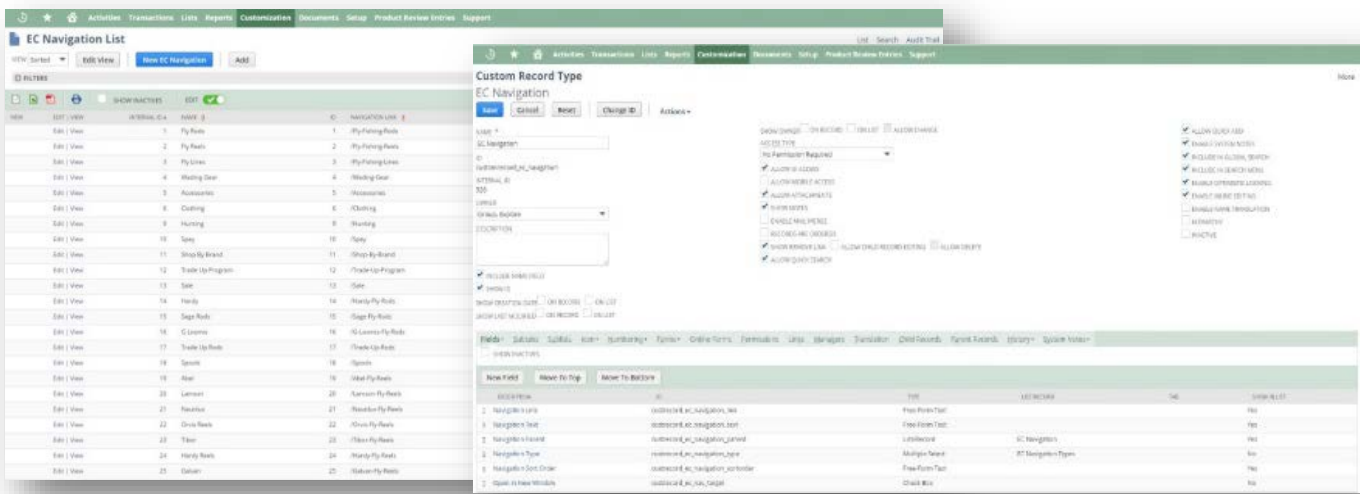

As a Certified SuiteCommerce Digital Agency Partner with more than 13 years of NetSuite Ecommerce experience, Explore Consulting understands how to successfully leverage the SuiteCommerce platform to take your online business to the next level!

Our SuiteCommerce FastTrack is a collection of pre-built modules that provide a jumpstart approach to building SuiteCommerce webstores, including several pre-built bundles developed to get your site launched quickly.

The solution, **available at no cost to our NetSuite services customers**, leverages newly released SuiteCommerce Advanced features and accommodates commonly needed functionality from enhanced navigation to category management.

Featuring responsive and mobile capabilities, it's the **optimal entry point for a quick, stream-lined SuiteCommerce website launch**.