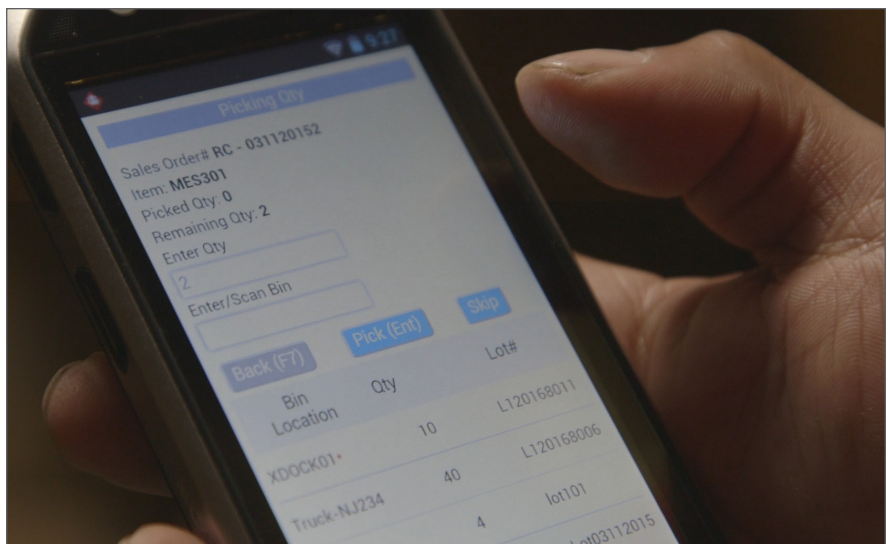

NetSuite WMS Lite

Increase Warehouse Accuracy and Efficiency with Mobile RF Scanning

The Bottom Line: NetSuite WMS Lite extends NetSuite’s native inventory and warehouse capabilities with mobile RF handheld scanning. WMS Lite improves speed and accuracy through automation and is the ideal solution for smaller warehouses, stock rooms and storage facilities where NetSuite’s advanced WMS capabilities are not required.

Improve Efficiency with Barcode Scanning. Replace manual warehouse processes with automation and RF mobile handheld scanning.

Increase Customer Satisfaction. Win big by increasing your order fill rates and fulfillment accuracy while reducing shipping errors.

Gain Visibility. Get real-time access into transactions and inventory movements as they are performed in the warehouse.

Deploy Quickly. Add WMS Lite’s capabilities to your existing NetSuite implementation in a matter of weeks without major process changes or disruptions.